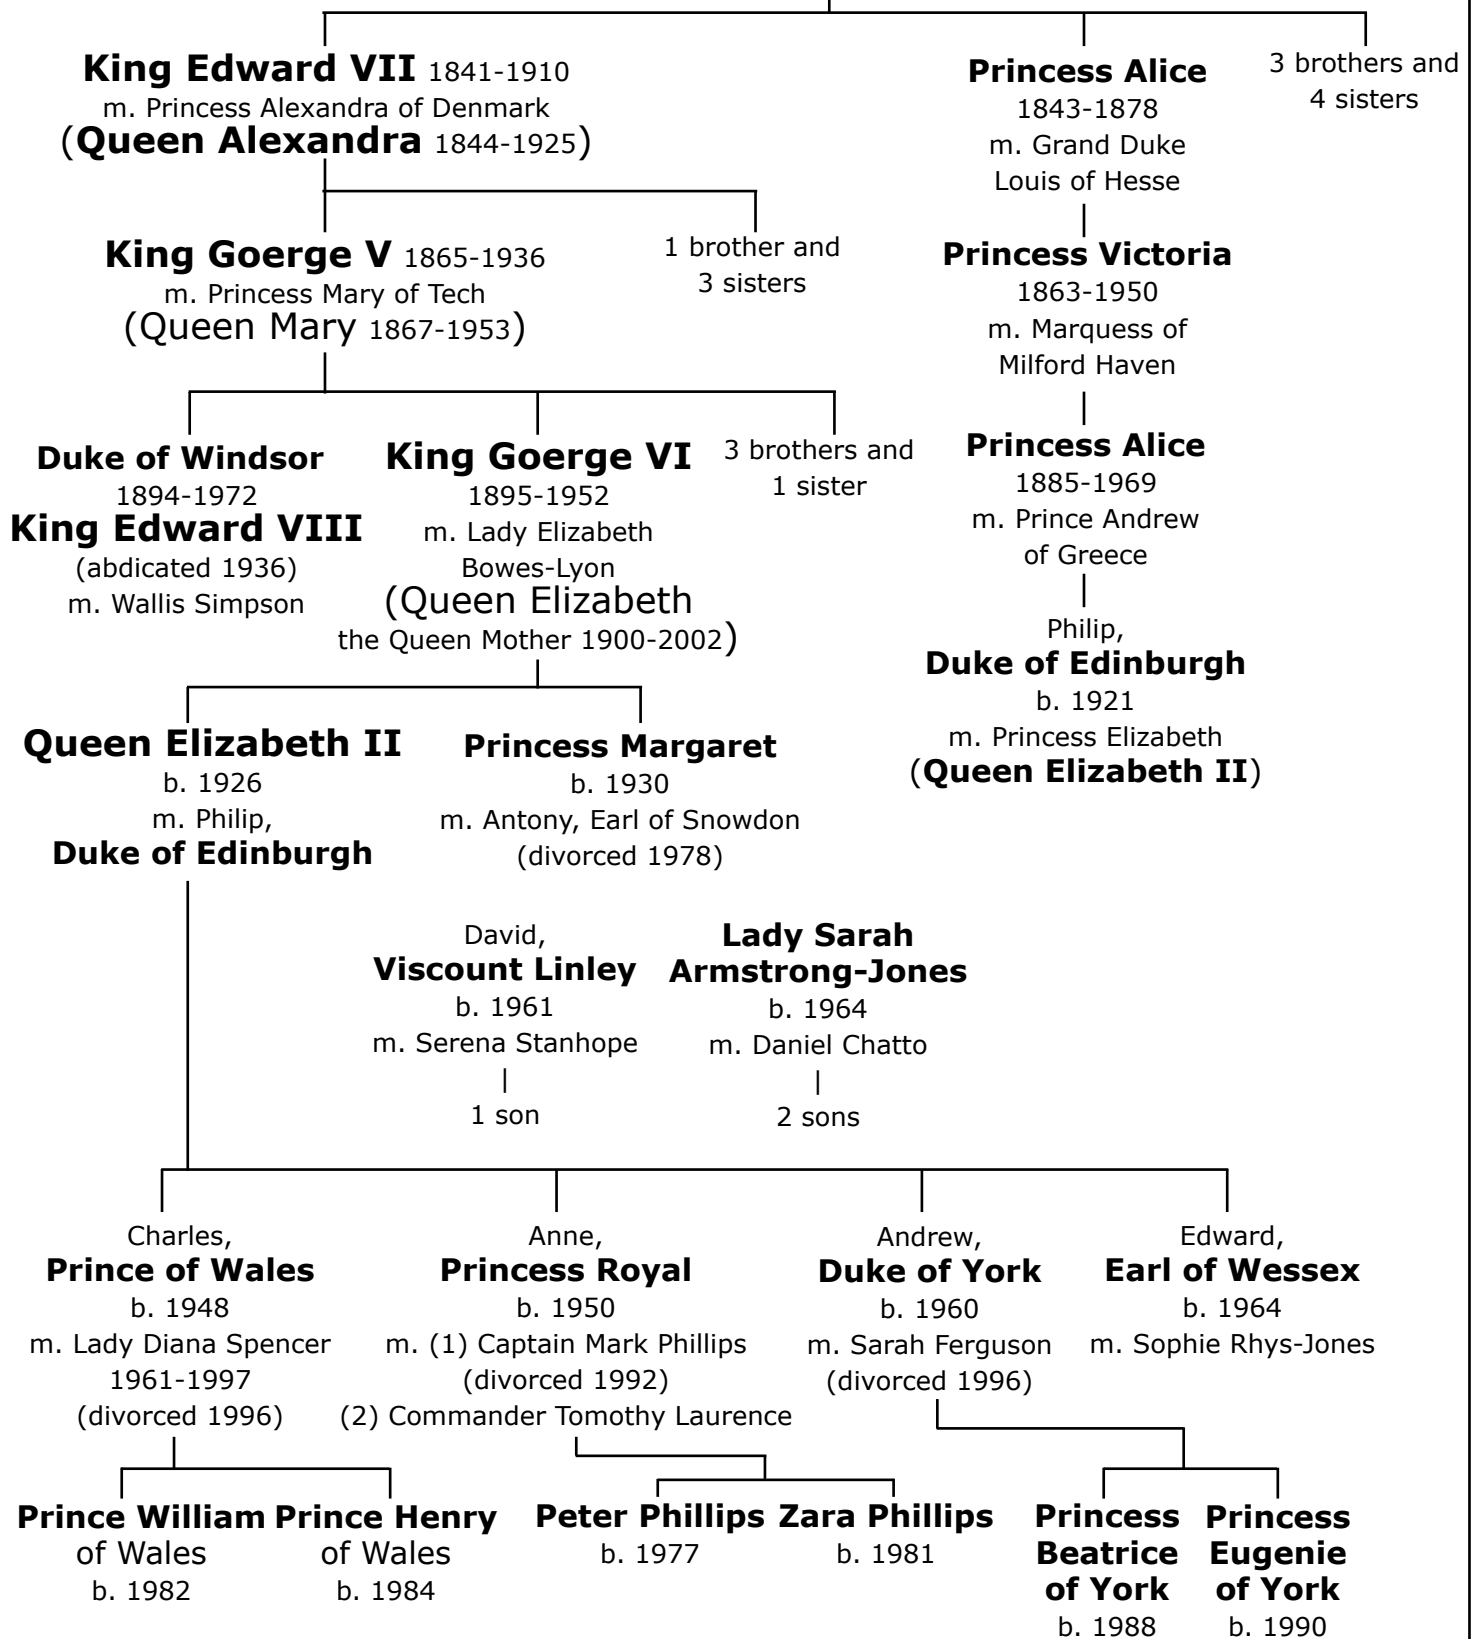

Principal Members of the Royal Family

from the Reign of Queen Victoria to May 2002

Queen Victoria 1819-1901
m. Prince Albert of Saxe-Coburg and Gortha (Prince Consort)

Dates relating to Queen Elizabeth II

- Marriage : 20 Nov 1947 - Accession to throne : 6 Feb 1952
- Coronation : 2 June 1953 - Birthday : 21 April
- Official Birthday Celebration : During June